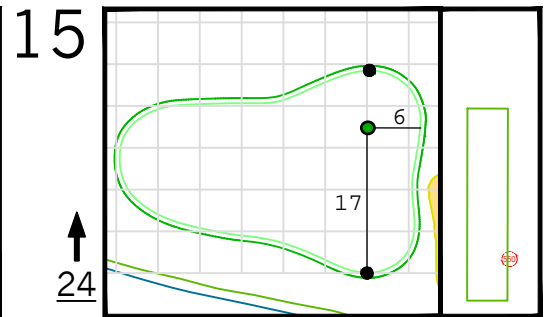

Round 4 Hole Locations

Sunday, 04/09/23

Green diagram grids represent 5 square yards. / Black dots represent green front and back. / Each tee tick mark represents 5 yards.