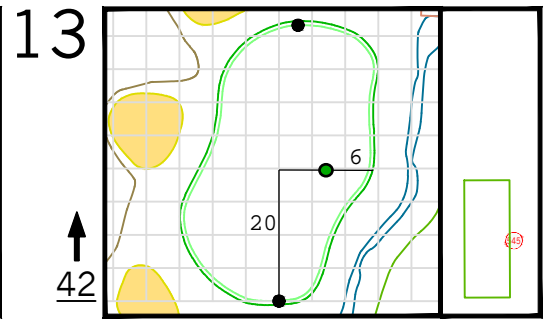

Round 4 Hole Locations

Sunday, 04/09/23

Green diagram grids represent 5 square yards. / Black dots represent green front and back. / Each tee tick mark represents 5 yards.