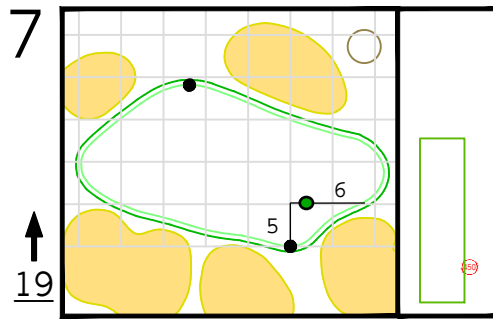

Round 4 Hole Locations

Sunday, 04/09/23

Green diagram grids represent 5 square yards. / Black dots represent green front and back. / Each tee tick mark represents 5 yards.