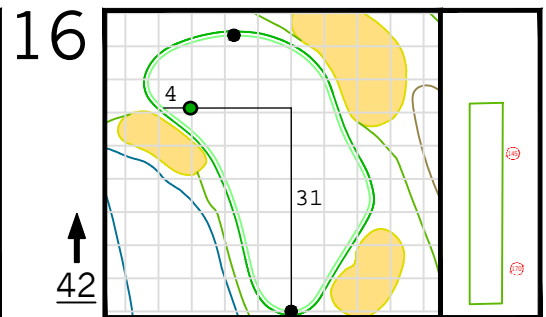

Round 4 Hole Locations

Sunday, 04/09/23

Green diagram grids represent 5 square yards. / Black dots represent green front and back. / Each tee tick mark represents 5 yards.