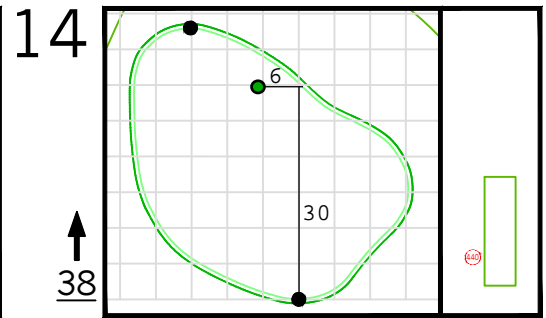

Round 4 Hole Locations

Sunday, 04/09/23

Green diagram grids represent 5 square yards. / Black dots represent green front and back. / Each tee tick mark represents 5 yards.