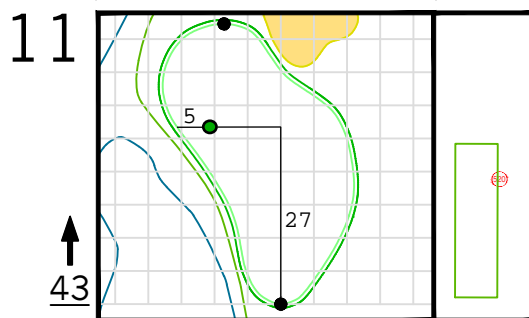

Round 4 Hole Locations

Sunday, 04/09/23

Green diagram grids represent 5 square yards. / Black dots represent green front and back. / Each tee tick mark represents 5 yards.