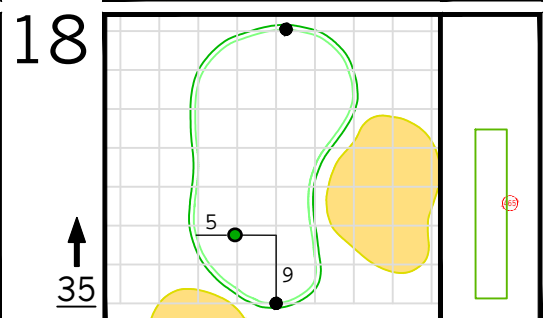

Round 4 Hole Locations

Sunday, 04/09/23

Green diagram grids represent 5 square yards. / Black dots represent green front and back. / Each tee tick mark represents 5 yards.