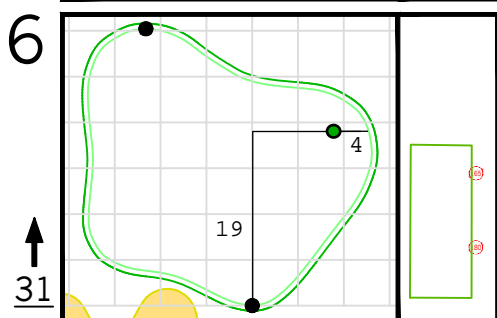

Round 4 Hole Locations

Sunday, 04/09/23

Green diagram grids represent 5 square yards. / Black dots represent green front and back. / Each tee tick mark represents 5 yards.