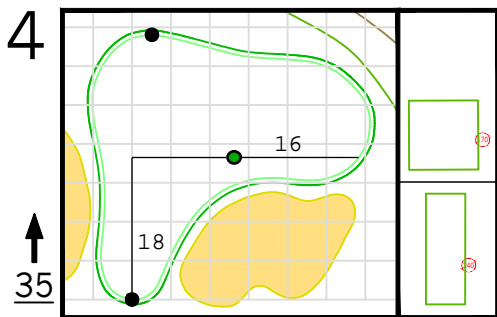

Round 4 Hole Locations

Sunday, 04/09/23

Green diagram grids represent 5 square yards. / Black dots represent green front and back. / Each tee tick mark represents 5 yards.