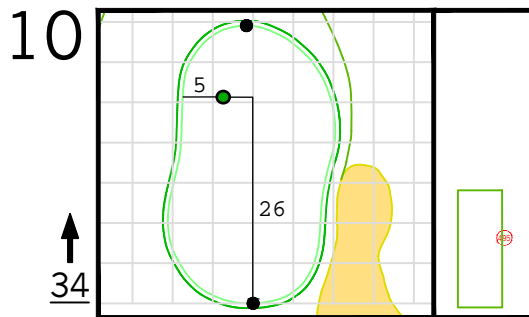

Round 4 Hole Locations

Sunday, 04/09/23

Green diagram grids represent 5 square yards. / Black dots represent green front and back. / Each tee tick mark represents 5 yards.