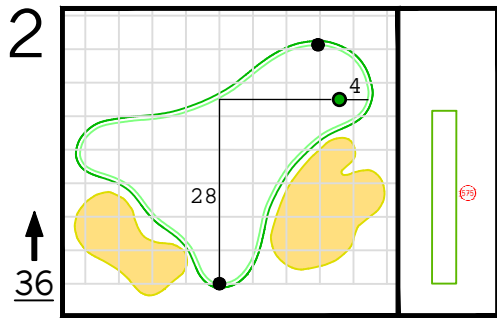

Round 4 Hole Locations

Sunday, 04/09/23

Green diagram grids represent 5 square yards. / Black dots represent green front and back. / Each tee tick mark represents 5 yards.