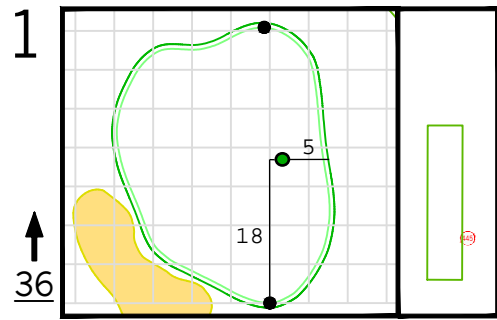

Round 4 Hole Locations

Sunday, 04/09/23

Green diagram grids represent 5 square yards. / Black dots represent green front and back. / Each tee tick mark represents 5 yards.